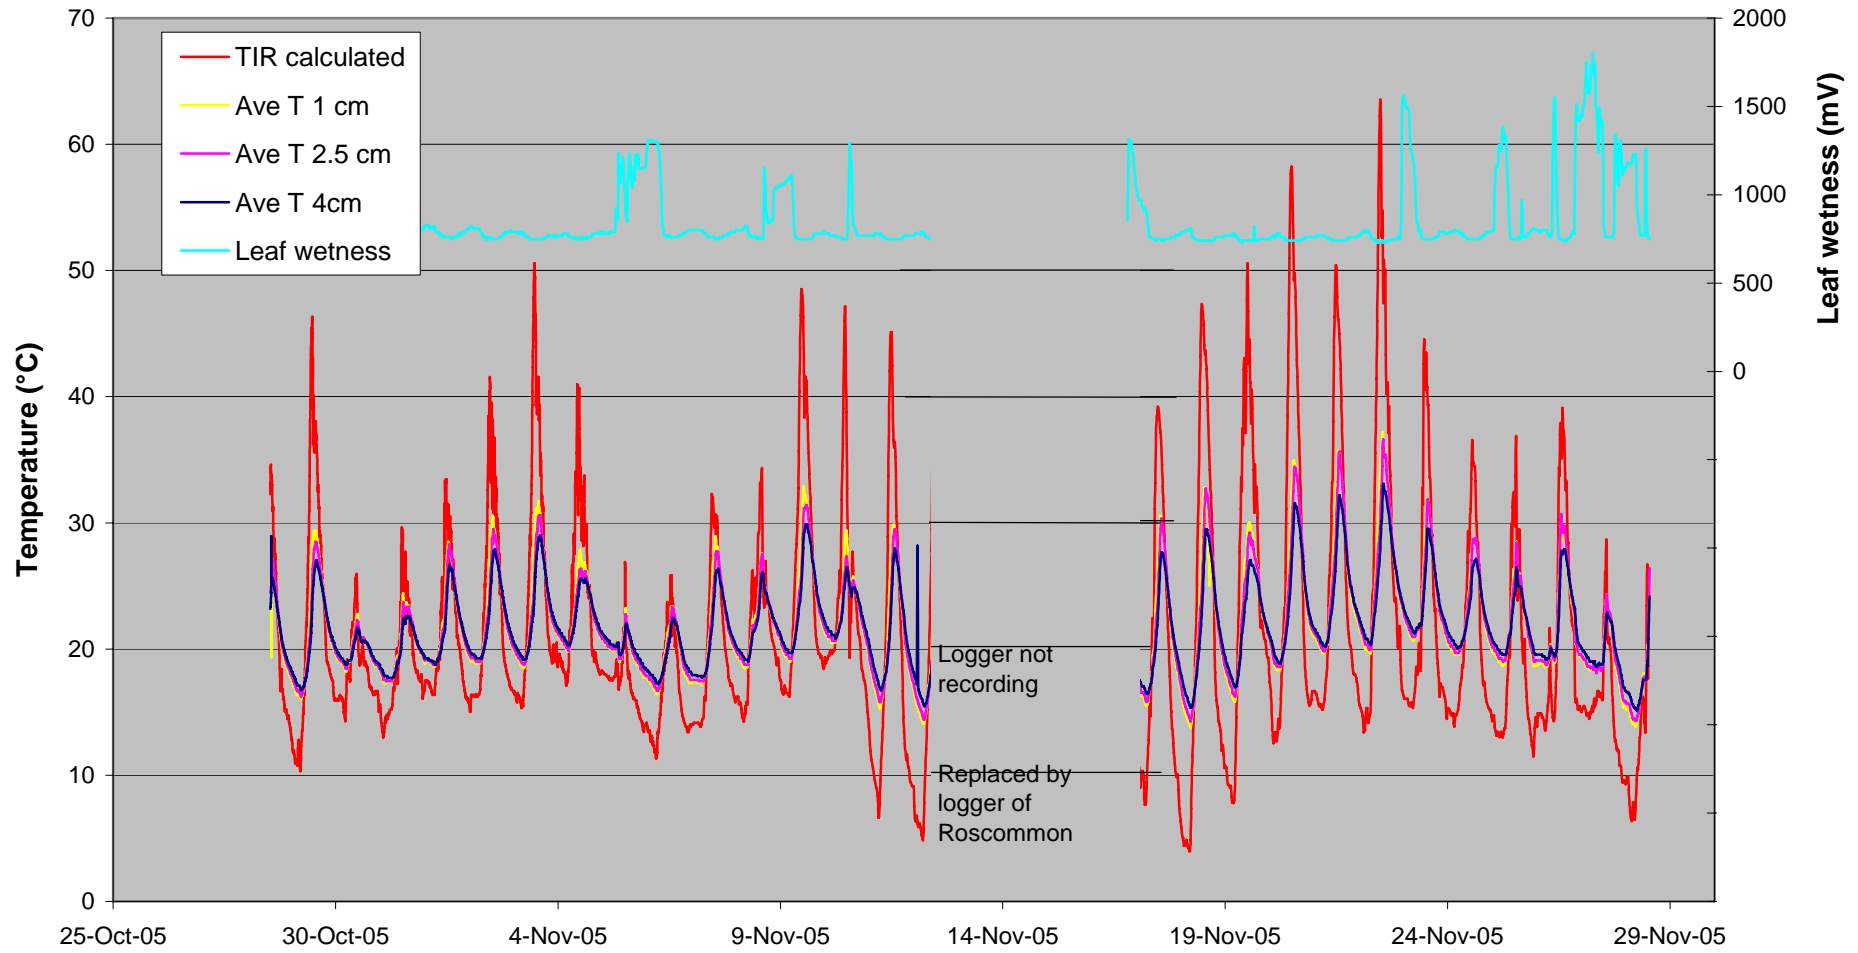

NAFE stations

Midlothian

Stanley

Merriwa Park

Illogan

Dales

Pembroke

Roscommon