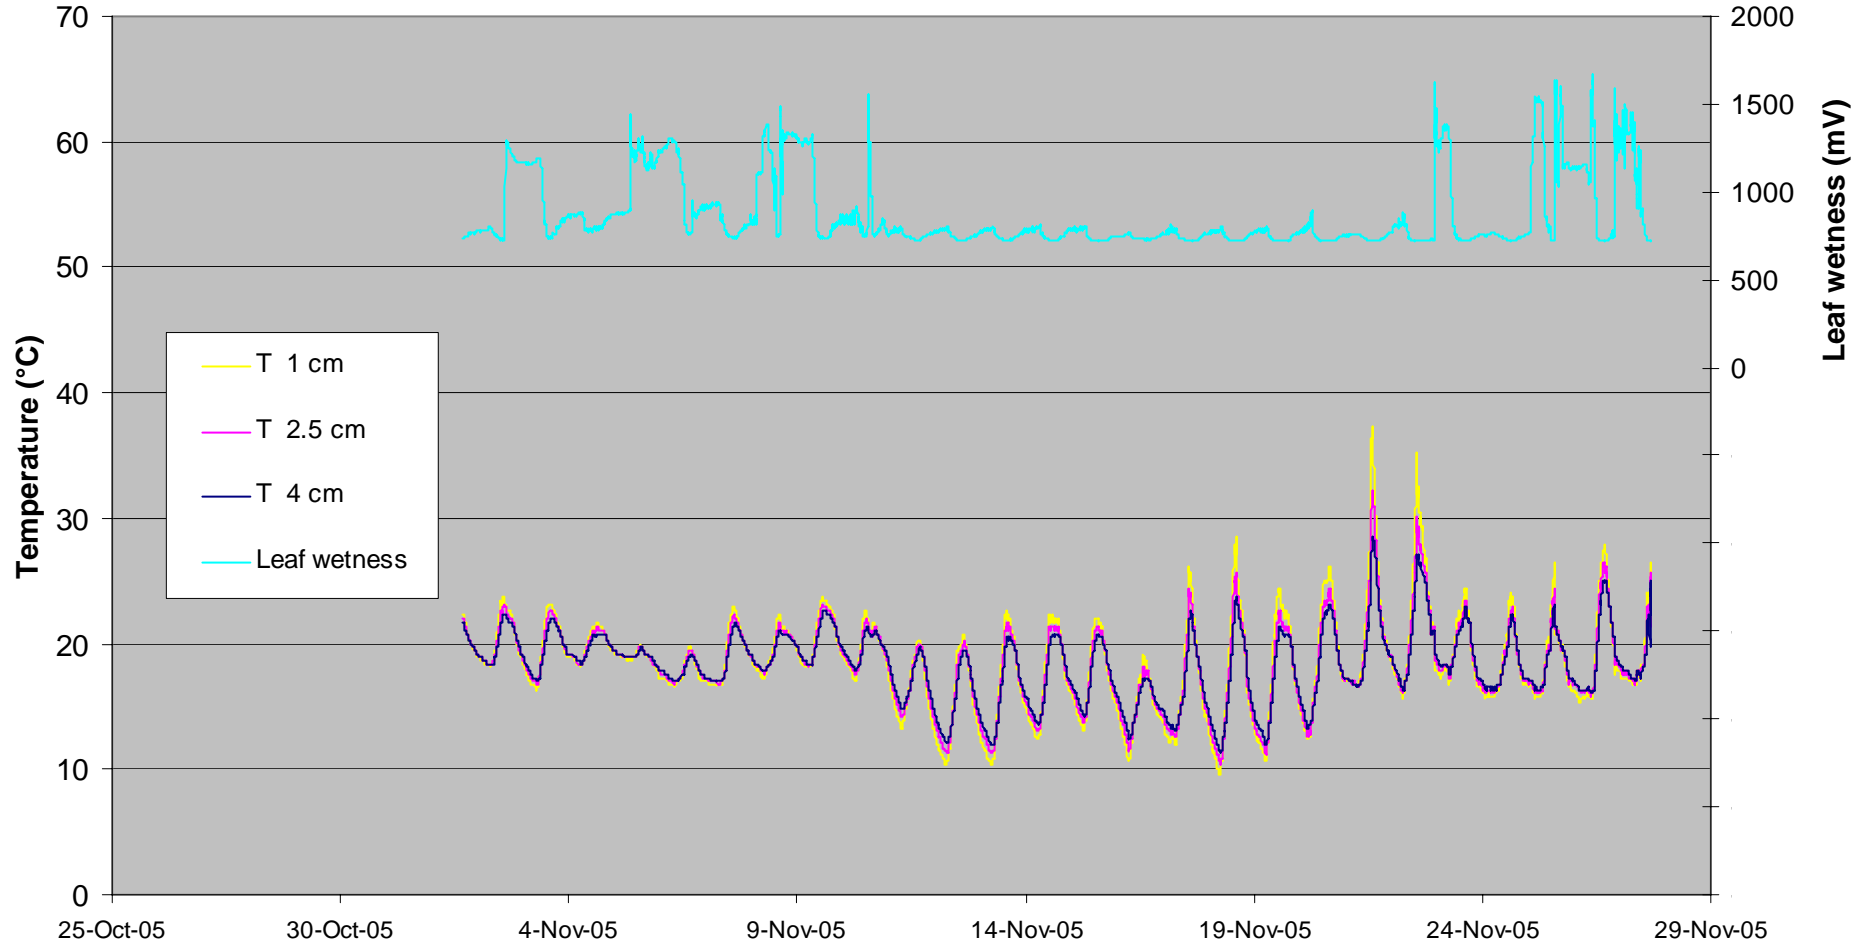

NAFE stations

Midlothian

Stanley

Merriwa Park

Illogan

Dales

Pembroke

Roscommon