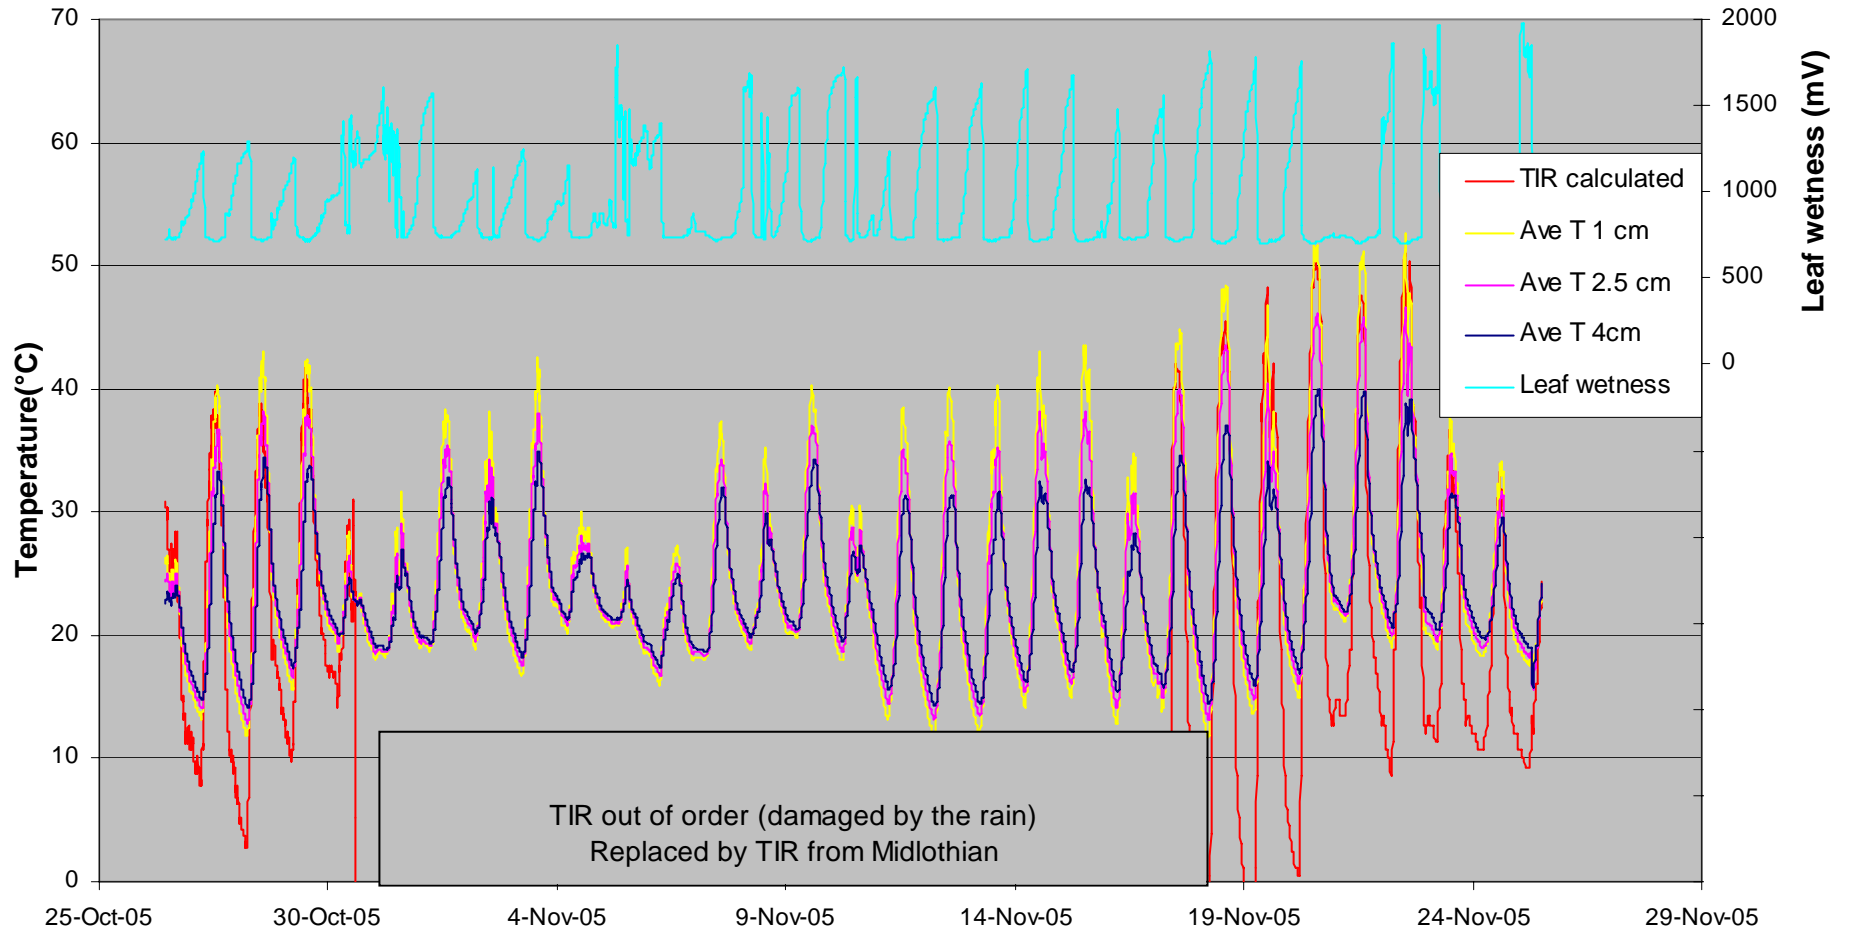

NAFE stations

Midlothian

Stanley

Merriwa Park

Illogan

Dales

Pembroke

Roscommon